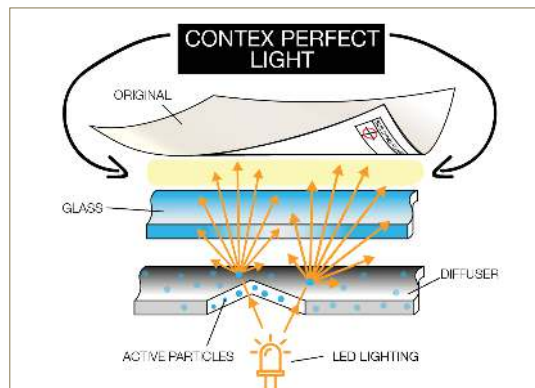

Leader in color reproduction.