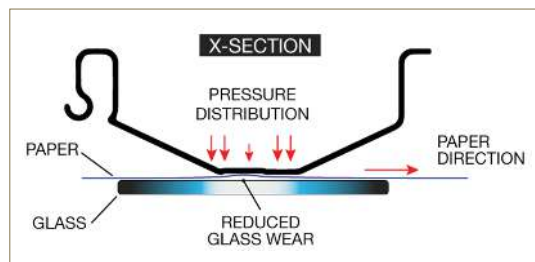

Our 1 GB extreme buffer allows you to feed the scanner as fast as you can.

Leader in color reproduction.

New, free touchless glass system reduces maintenance and downtime.

The various solutions adapts to the way you work and fit seamlessly into your workflow.